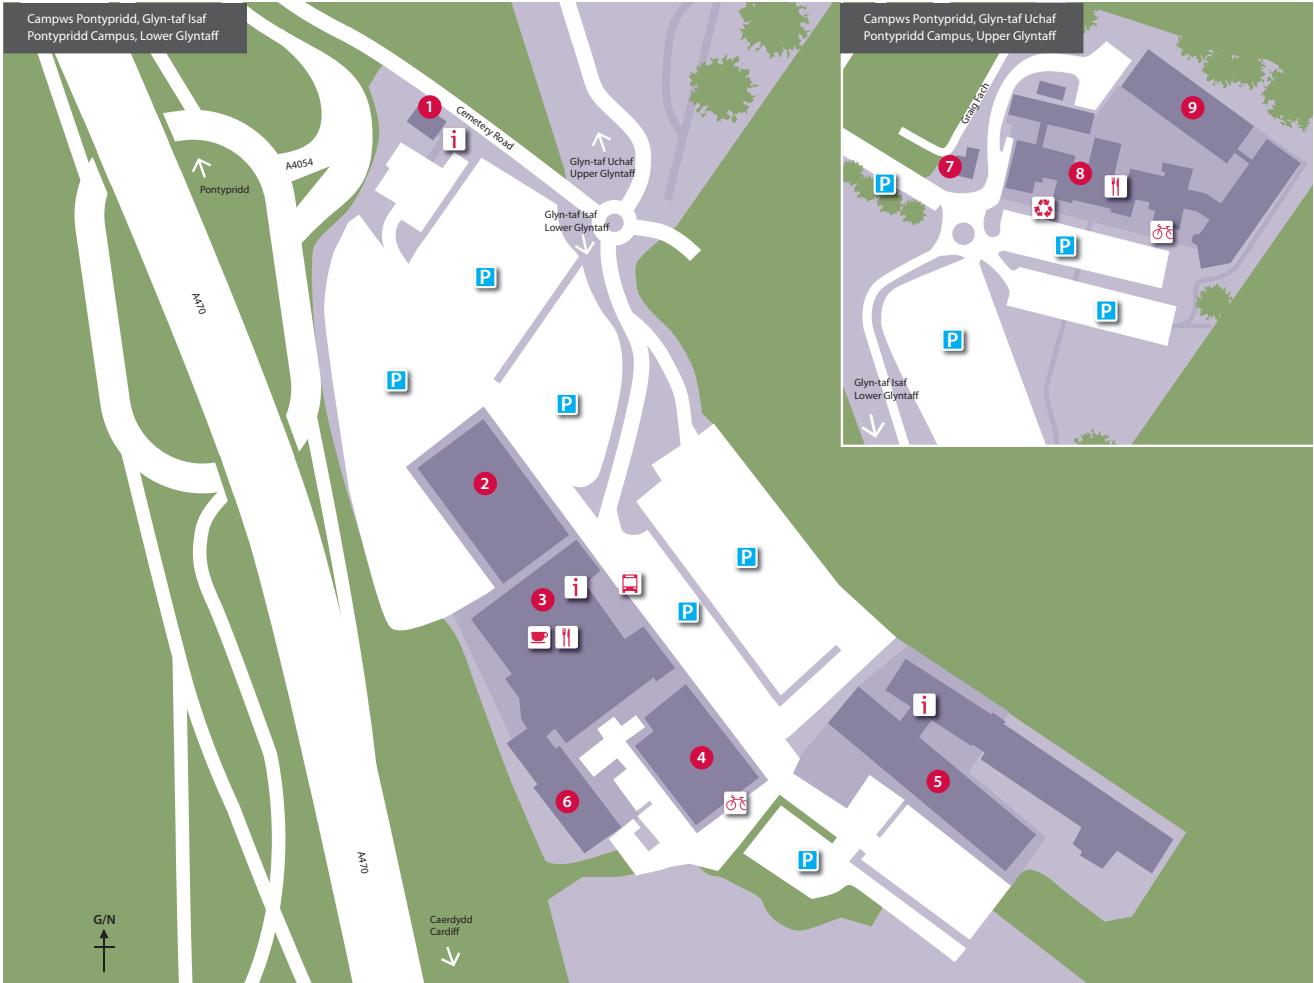

Campws Pontypridd, Glyn-taf Pontypridd Campus, Glyntaff

Glyn-taf Isaf Lower Glyntaff

1. Derbynfa/Adeilad Diogelwch
Reception/Security Lodge
2. Siediau Tramiâu
Tramsheds
3. Adeilad Elaine Morgan
Elaine Morgan Building
4. Llyfrgell
Library
Ardal Gyngchori
Advice Zone
5. Adeilad Aneurin Bevan
Aneurin Bevan Building
6. Dadansoddi Ymddygiad
Behavioural Analysis Clinic

Glyn-taf Uchaf Upper Glyntaff

7. Adeilad yr Athro Bernard Knight
Professor Bernard Knight Building
8. Adeilad Alfred Russel Wallace
Alfred Russel Wallace Building
9. Adeilad George Knox
George Knox Building

Pwynt Gwybodaeth
Information Point

Parcio
Parking

Arhosfan Bysiau
Bus Stop

Rac Beiciau
Bike Rack

Pwynt Ailgylchu
Recycling Point

Siop Coffi
Coffee Shop

Lleoedd i Fwyta
Places to Eat

Llwybrau i Gerddwyr
Pedestrian Routes