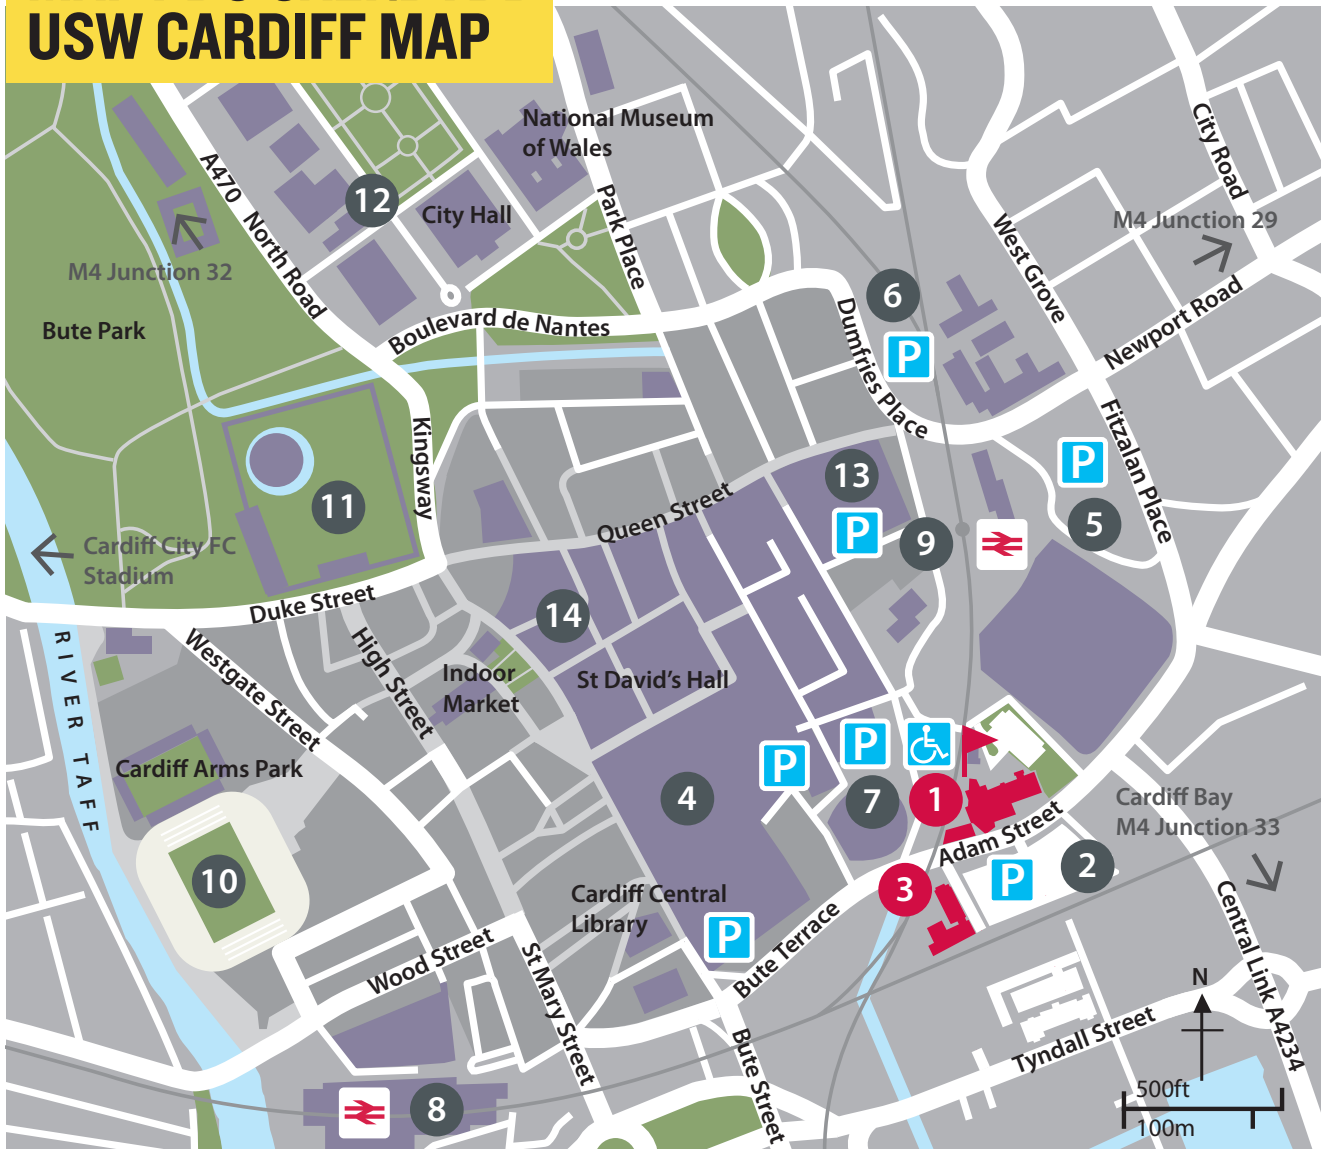

MAP PDC CAERDYDD USW CARDIFF MAP

Canol Dinas Caerdydd Cardiff City Centre

1. Adeilad yr ATRiuM
ATRiuM Building
2. Maes Parcio Stryd Adam
Adam Street Car Park
3. Neuaddau Preswyl, Pont Liberty
Liberty Bridge, Halls of Residence
4. Canolfan Siopa Dewi Sant
St David's Shopping Centre
5. Maes Parcio Heol Knox
Knox Road Car Park
6. Maes Parcio Plas Dumfries
Dumfries Place Car Park
7. Arena Motorpoint Caerdydd
Cardiff Motorpoint Arena
8. Gorsaf Caerdydd Canolog
Cardiff Central Station

9. Gorsaf Heol y Frenhines
Queen Street Station
10. Stadiwm Principality
Principality Stadium
11. Castell Caerdydd
Cardiff Castle
12. Parc Cathays
Cathays Park
13. Canolfan Siopa'r Capitol
Capitol Shopping Centre
14. Arcêd y Frenhines
Queen's Arcade

-  Cofrestru
Registration
-  Gorsaf Rheilffordd
Railway Station
-  Parcio
Parking
-  Parcio i'r Anabl
Disabled Parking