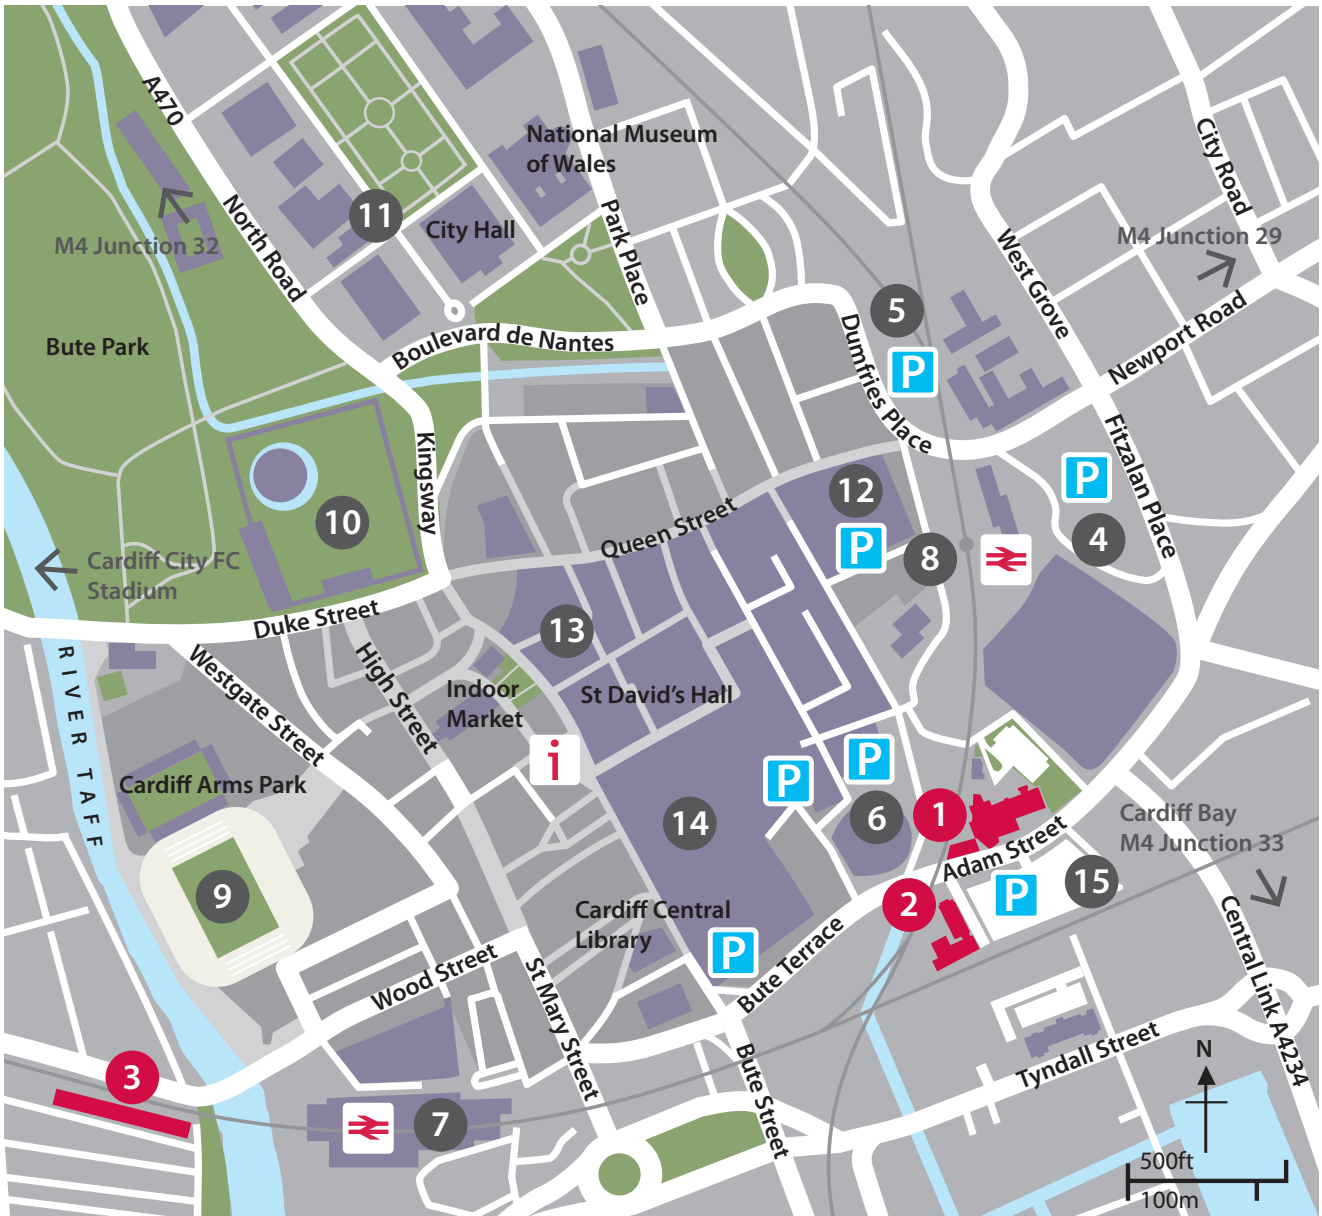

Canol Dinas Caerdydd Cardiff City Centre

Canol Dinas Caerdydd Cardiff City Centre

1. Adeilad yr ATRiuM
ATRiuM Building
2. Neuaddau Preswyl, Pont Liberty
Liberty Bridge, Halls of Residence
3. Neuaddau Preswyl, Parc Liberty
Liberty Park, Halls of Residence
4. Maes Parcio Heol Knox
Knox Road Car Park
5. Maes Parcio Plas Dumfries
Dumfries Place Car Park
6. Arena Motorpoint Caerdydd
Cardiff Motorpoint Arena
7. Gorsaf Caerdydd Canolog
Cardiff Central Station

8. Gorsaf Heol y Frenhines
Queen Street Station
9. Stadiwm Principality
Principality Stadium
10. Castell Caerdydd
Cardiff Castle
11. Parc Cathays
Cathays Park
12. Canolfan Siopa'r Capitol
Capitol Shopping Centre
13. Arcêd y Frenhines
Queen's Arcade
14. Canolfan Siopa Dewi Sant
St David's Shopping Centre
15. Maes Parcio Stryd Adam
Adam Street Car Park

-  Gorsaf Rheilffordd
Railway Station
-  Parcio
Parking
-  Gwybodaeth i Ymwelwyr
Tourist Information