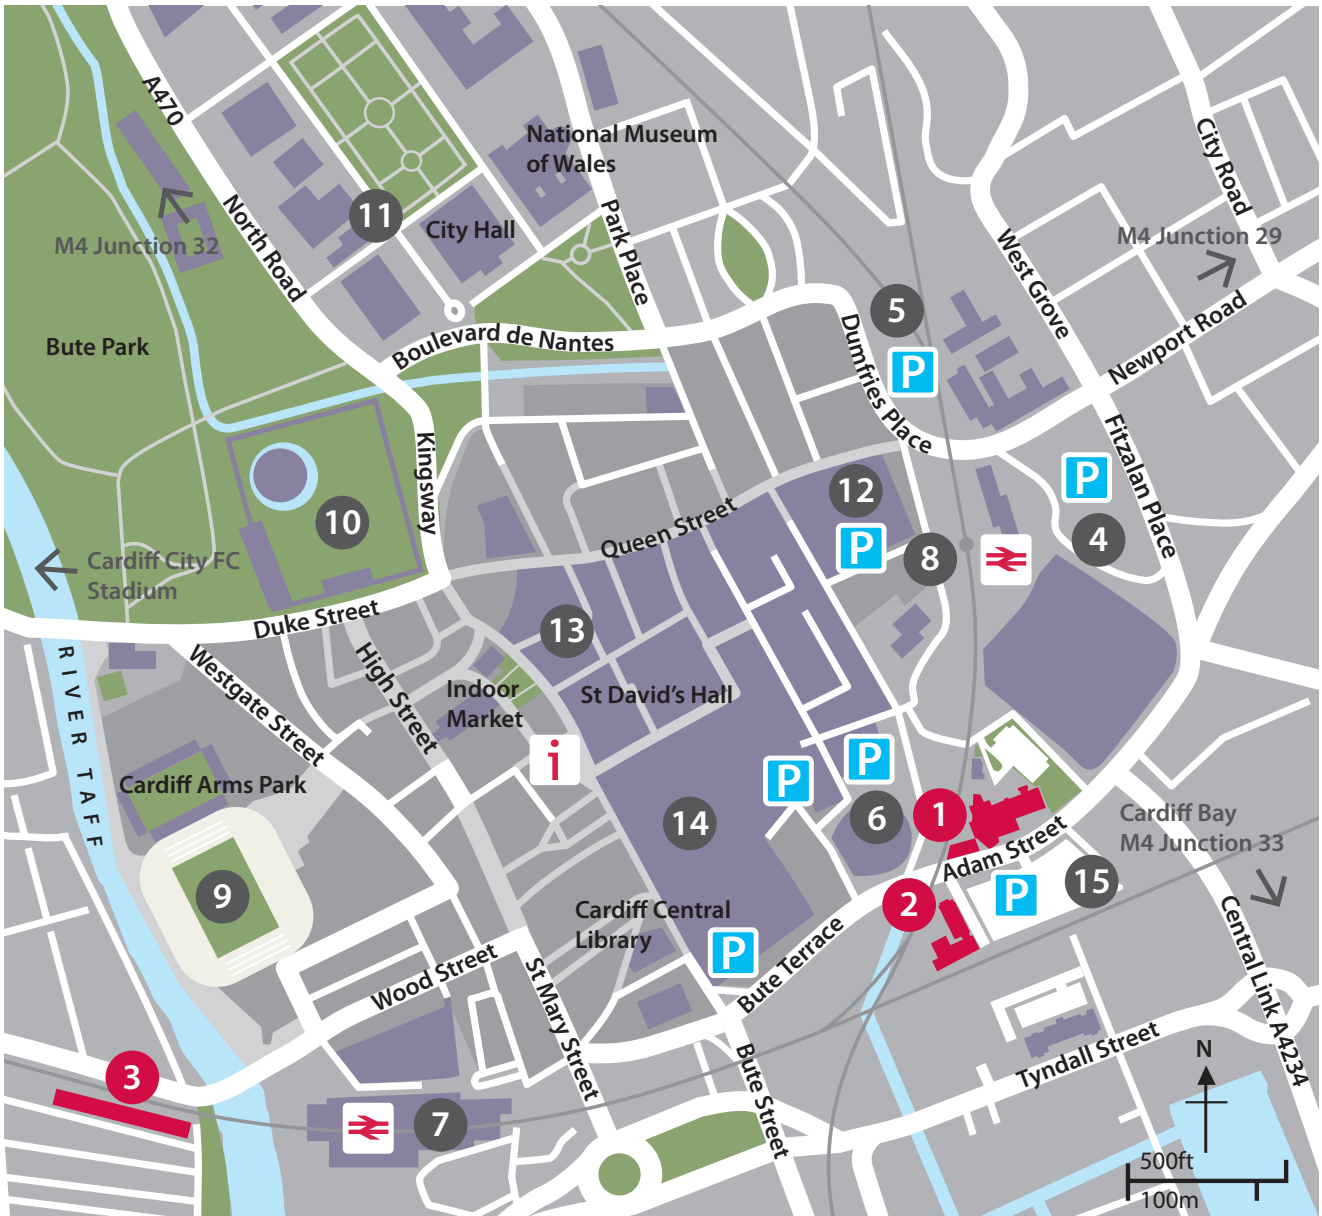

Canol Dinas Caerdydd Cardiff City Centre

Canol Dinas Caerdydd Cardiff City Centre

- | | |
|---|--|
| 1. Adeilad yr ATRiuM
ATRIuM Building | 9. Stadiwm Principality
Principality Stadium |
| 2. Llety – Tŷ Pont Haearn
Accommodation – Tŷ Pont Haearn | 10. Castell Caerdydd
Cardiff Castle |
| 3. Neuaddau Preswyl, Parc Liberty
Liberty Park, Halls of Residence | 11. Parc Cathays
Cathays Park |
| 4. Maes Parcio Heol Knox
Knox Road Car Park | 12. Canolfan Siopa'r Capitol
Capitol Shopping Centre |
| 5. Maes Parcio Plas Dumfries
Dumfries Place Car Park | 13. Arcêd y Frenhines
Queen's Arcade |
| 6. Arena Motorpoint Caerdydd
Cardiff Motorpoint Arena | 14. Canolfan Siopa Dewi Sant
St David's Shopping Centre |
| 7. Gorsaf Caerdydd Canolog
Cardiff Central Station | 15. Maes Parcio Stryd Adam
Adam Street Car Park |
| 8. Gorsaf Heol y Frenhines
Queen Street Station | 16. Amgueddfa Genedlaethol Caerdydd
National Museum Cardiff |

-  Gorsaf Rheilffordd
Railway Station
-  Parcio
Parking
-  Gwybodaeth i Ymwelwyr
Tourist Information